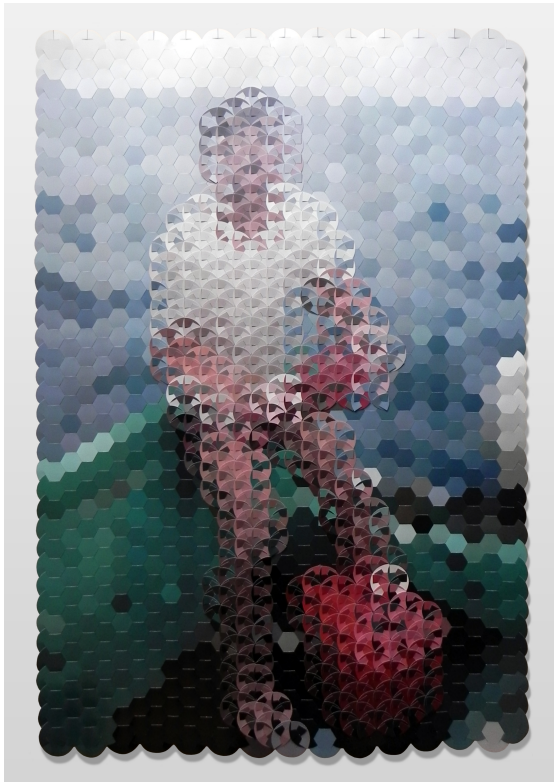

PRESS RELEASE For Immediate Release

media inquiries please contact Cris Worley

214.641.9266, crisworley@sbcglobal.net

cris worley

FINE ARTS

Left: *Diver*, 2011, 49 x 33 • Right: *Mom*, 2011, 41" x 31" • each archival photographic reconstructions

Rusty Scruby – *Memory Bytes*

Opening reception: Saturday, November 19, 5:30 – 8:30pm. Artist in attendance.

Exhibition dates: November 19 – December 22, 2011

Cris Worley Fine Arts is proud to present *Memory Bytes*, a solo exhibition of recent work by Dallas-based artist, **Rusty Scruby**. This is Scruby's first solo show with Cris Worley Fine Arts and his third solo show under Worley's direction.

Known for his uncanny ability to apply mathematical and musical concepts to his work, Scruby continues to baffle his audience with a new body of photographic imagery, this time constructed with hexagons and circles. The process is uniquely his as he hand cuts and re-assembles the images in his own simulated style of knitting.

In *Memory Bytes*, Scruby returns to a familiar AND familial theme – nostalgic photos of his family and childhood. Using this seemingly mundane subject matter, Rusty explores the commonality of the human experience through images of family vacations, yearbook photos or children at play. Further, he asks the viewer to consider the loss and recovery of visual information and at what point is an image recognizable without being a literal representation.